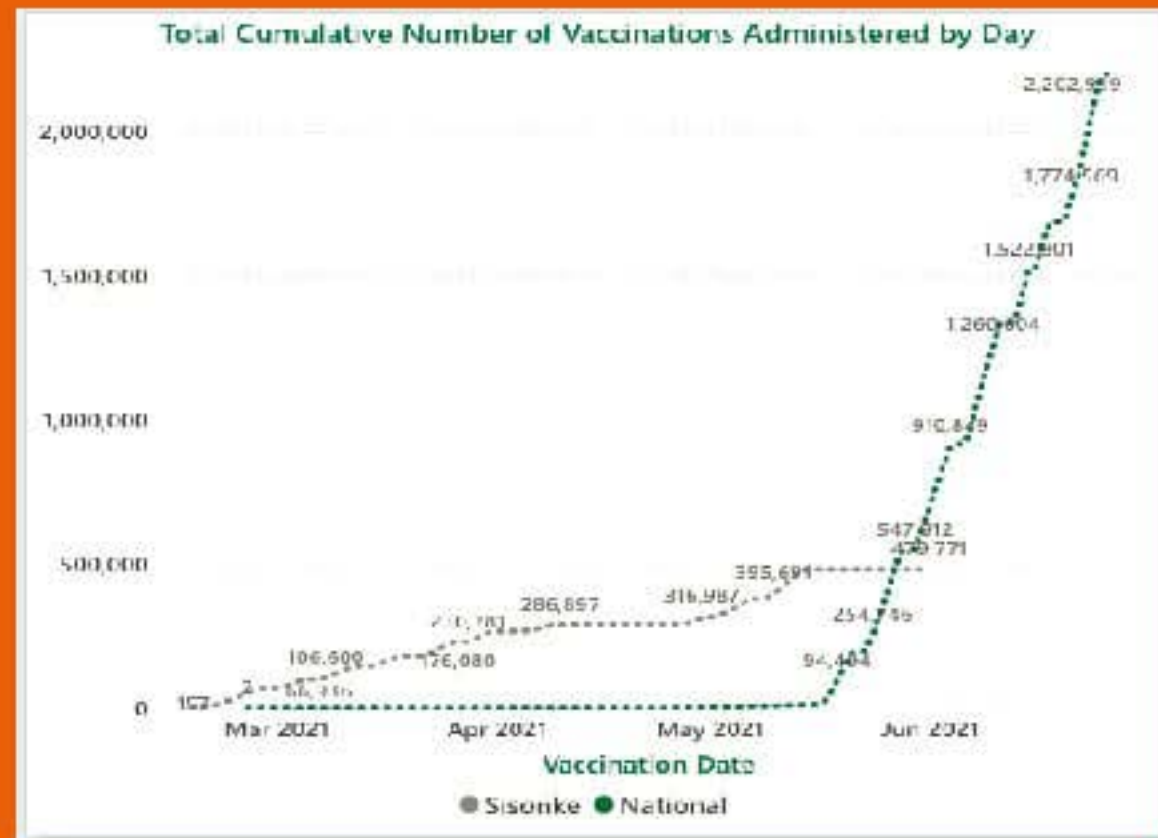

WHATSAPP SUPPORT
0600 123 456

EMERGENCY NUMBER
0800 029 999

@PresidencyZA | www.stateofthenation.gov.za

STAY
SAFE

PROTECT SOUTH AFRICA

sacoronavirus.co.za

REPUBLIC OF SOUTH AFRICA

2.7 MILLION PEOPLE HAVE RECEIVED A VACCINE

WHATSAPP SUPPORT
0600 123 456

EMERGENCY NUMBER
0800 029 999

@PresidencyZA | www.stateofthenation.gov.za

REPUBLIC OF SOUTH AFRICA

VACCINE ROLLOUT

REGISTRATION WILL SOON BE OPENED TO ALL THOSE AGED 50 AND ABOVE