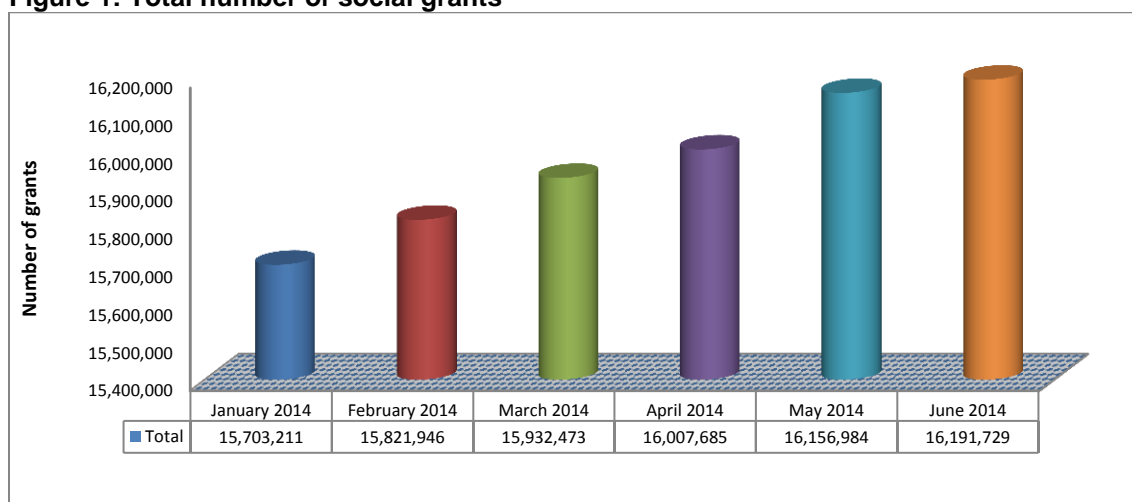

## A statistical summary of social grants in South Africa

The fact sheet provides a statistical summary of social grants in the 9 regions (provinces) of South Africa which are: Eastern Cape (EC), Free State (FS), Gauteng (GP), KwaZulu-Natal (KZN), Limpopo (LP), Mpumalanga (MP), North West (NW), Northern Cape (NC) and Western Cape (WC) as at 30 June 2014. Social grants refer to Old Age grant (OAG), War Veteran’s grant (WVG), Disability grant (DG), Grant in Aid (GIA), Child Support grant (CSG), Foster Child grant (FCG) and Care Dependency grant (CDG).

**Table 1: Total number of social grants by grant type and region as at 30 June 2014**

Region	Grant type							Total
	OAG	WVG	DG	GIA	CDG	FCG	CSG	
EC	520,751	56	180,738	13,075	18,458	120,448	1,806,945	<b>2,660,471</b>
FS	178,347	6	78,442	1,595	6,201	41,692	637,888	<b>944,171</b>
GP	458,199	98	112,445	2,356	15,682	58,108	1,579,720	<b>2,226,608</b>
KZN	618,050	50	295,221	32,106	35,759	131,892	2,704,326	<b>3,817,404</b>
LP	424,327	27	92,171	14,007	12,713	61,870	1,651,666	<b>2,256,781</b>
MP	219,558	18	77,877	3,934	9,014	35,809	1,001,150	<b>1,347,360</b>
NC	77,582	11	48,835	5,465	4,689	14,868	280,019	<b>431,469</b>
NW	227,187	13	85,845	5,621	8,669	42,535	768,582	<b>1,138,452</b>
WC	279,141	112	150,630	10,507	11,307	29,928	887,388	<b>1,369,013</b>
<b>Total</b>	<b>3,003,142</b>	<b>391</b>	<b>1,122,204</b>	<b>88,666</b>	<b>122,492</b>	<b>537,150</b>	<b>11,317,684</b>	<b>16,191,729</b>

Source: SOCPEN system

NB: The total include grant in aid

Table 1 shows the status quo of social grants as at 30 June 2014.

**Figure 1: Total number of social grants**

Source: SOCPEN system

NB: The totals include grant in aid