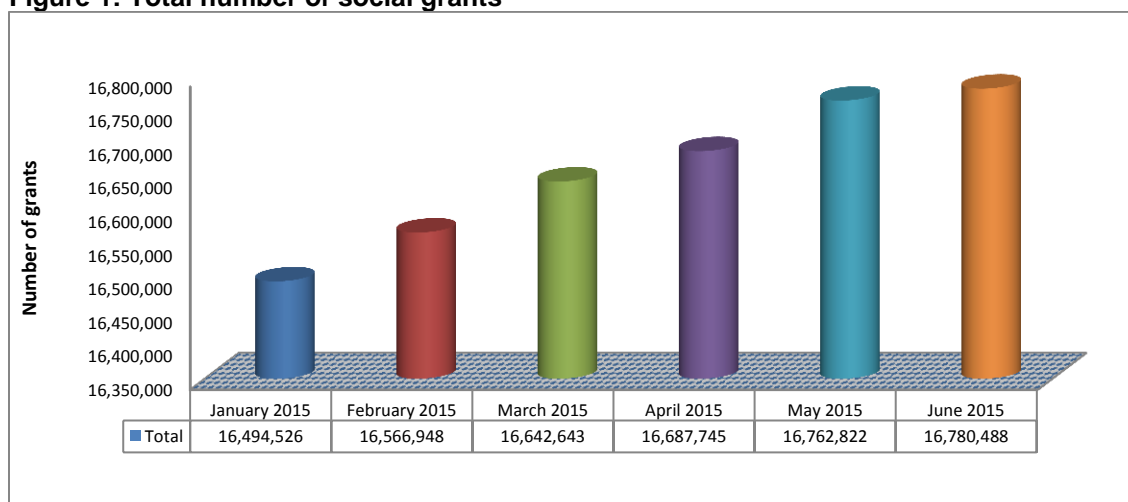

## A statistical summary of social grants in South Africa

The fact sheet provides a statistical summary of social grants in the 9 regions (provinces) of South Africa which are: Eastern Cape (EC), Free State (FS), Gauteng (GP), KwaZulu-Natal (KZN), Limpopo (LP), Mpumalanga (MP), North West (NW), Northern Cape (NC) and Western Cape (WC) as at 30 June 2015. Social grants refer to Old Age grant (OAG), War Veteran’s grant (WVG), Disability grant (DG), Grant in Aid (GIA), Child Support grant (CSG), Foster Child grant (FCG) and Care Dependency grant (CDG).

**Table 1: Total number of social grants by grant type and region as at 30 June 2015**

Region	Grant type							Total
	OAG	WVG	DG	GIA	CDG	FCG	CSG	
EC	530,968	44	181,799	17,062	19,335	118,648	1,863,380	<b>2,731,236</b>
FS	183,488	5	74,219	2,201	6,481	40,148	661,137	<b>967,679</b>
GP	490,084	80	110,287	3,382	16,387	56,506	1,678,508	<b>2,355,234</b>
KZN	636,213	33	279,241	41,253	36,551	123,732	2,790,744	<b>3,907,767</b>
LP	432,829	19	93,712	23,262	13,450	59,108	1,714,296	<b>2,336,676</b>
MP	228,972	14	77,234	5,603	9,676	36,051	1,041,343	<b>1,398,893</b>
NC	79,768	8	52,311	6,853	4,872	14,868	292,762	<b>451,442</b>
NW	235,824	11	82,331	7,333	8,914	39,250	803,638	<b>1,177,301</b>
WC	296,583	83	155,291	12,592	12,203	30,720	946,788	<b>1,454,260</b>
<b>Total</b>	<b>3,114,729</b>	<b>297</b>	<b>1,106,425</b>	<b>119,541</b>	<b>127,869</b>	<b>519,031</b>	<b>11,792,596</b>	<b>16,780,488</b>

Source: SOCPEN system

NB: The total include grant in aid

Table 1 shows the status quo of social grants as at 30 June 2015.

**Figure 1: Total number of social grants**

Source: SOCPEN system

NB: The totals include grant in aid