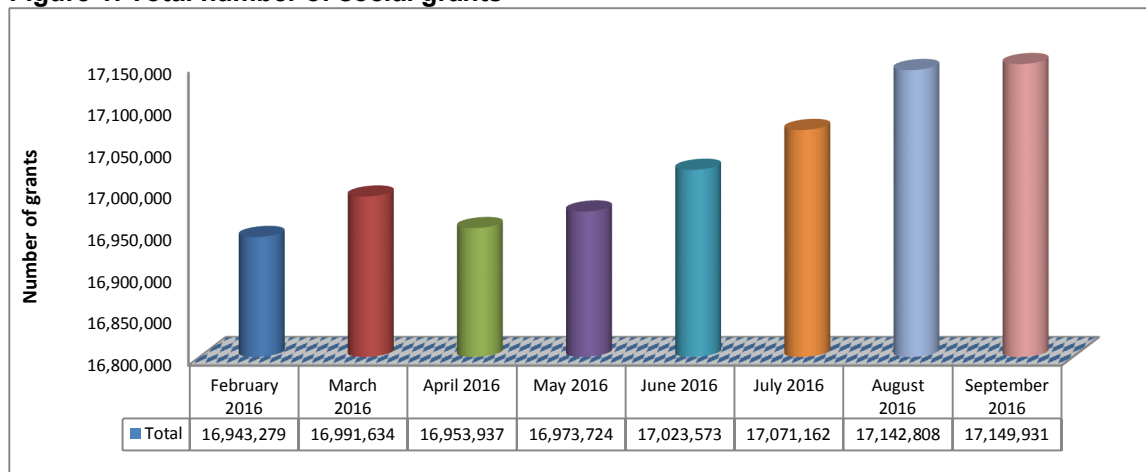

## A statistical summary of social grants in South Africa

The fact sheet provides a statistical summary of social grants in the 9 regions (provinces) of South Africa which are: Eastern Cape (EC), Free State (FS), Gauteng (GP), KwaZulu-Natal (KZN), Limpopo (LP), Mpumalanga (MP), North West (NW), Northern Cape (NC) and Western Cape (WC) as at 30 September 2016. Social grants refer to Old Age grant (OAG), War Veteran grant (WVG), Disability grant (DG), Grant in Aid (GIA), Child Support grant (CSG), Foster Child grant (FCG) and Care Dependency grant (CDG).

**Table 1: Total number of social grants by grant type and region as at 30 September 2016**

Region	Grant type							Total
	OAG	WVG	DG	GIA	CDG	FCG	CSG	
EC	543,012	34	181,395	19,795	22,213	115,101	1,875,071	<b>2,756,621</b>
FS	190,718	1	74,959	3,316	7,631	38,775	671,937	<b>987,337</b>
GP	531,514	59	114,973	4,853	18,169	57,837	1,746,650	<b>2,474,055</b>
KZN	655,062	28	248,946	50,117	39,932	114,028	2,813,733	<b>3,921,846</b>
LP	446,883	8	95,614	33,446	14,699	56,291	1,758,905	<b>2,405,846</b>
MP	237,236	9	77,408	8,526	10,681	36,693	1,058,858	<b>1,429,411</b>
NC	82,680	5	52,221	7,949	5,907	14,697	300,140	<b>463,599</b>
NW	244,022	3	80,554	8,961	9,922	39,050	822,557	<b>1,205,069</b>
WC	315,881	60	155,796	15,107	13,889	32,069	973,345	<b>1,506,147</b>
<b>Total</b>	<b>3,247,008</b>	<b>207</b>	<b>1,081,866</b>	<b>152,070</b>	<b>143,043</b>	<b>504,541</b>	<b>12,021,196</b>	<b>17,149,931</b>

Source: SOCPEN system

NB: The total include grant in aid

Table 1 shows the status quo of social grants as at 30 September 2016.

**Figure 1: Total number of social grants**

Source: SOCPEN system

NB: The totals include grant in aid