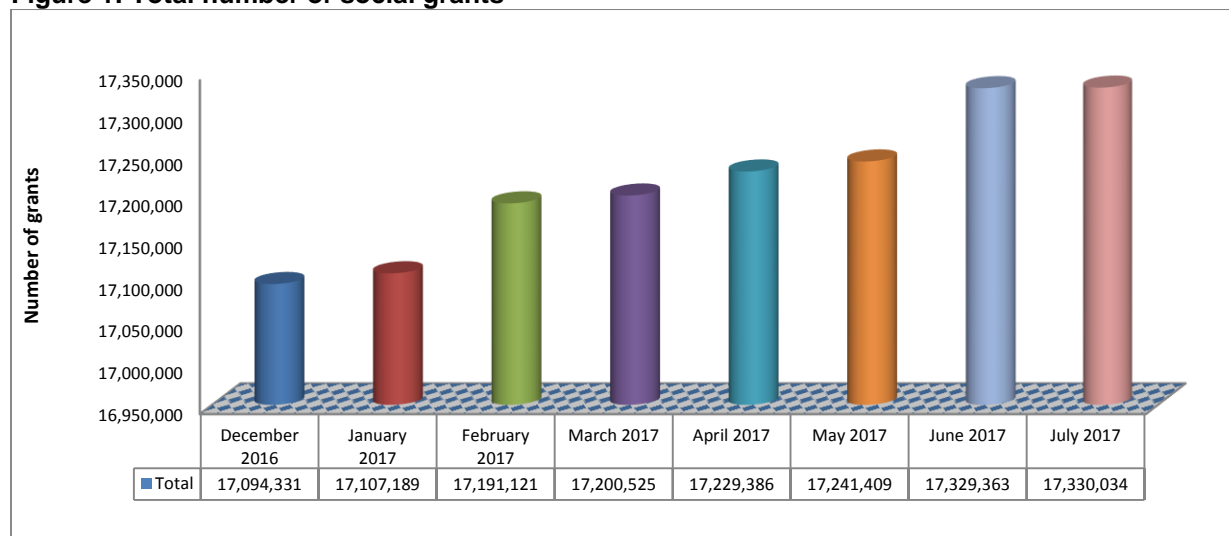

## A statistical summary of social grants in South Africa

The fact sheet provides a statistical summary of social grants in the 9 regions (provinces) of South Africa which are: Eastern Cape (EC), Free State (FS), Gauteng (GP), KwaZulu-Natal (KZN), Limpopo (LP), Mpumalanga (MP), Northern Cape (NC), North West (NW) and Western Cape (WC) as at 31 July 2017. Social grants refer to Old Age grant (OAG), War Veteran’s grant (WVG), Disability grant (DG), Grant in Aid (GIA), Care Dependency grant (CDG), Foster Child grant (FCG) and Child Support grant (CSG)

**Table 1: Total number of social grants by grant type and region as at 31 July 2017**

Region	Grant type							Total
	OAG	WVG	DG	GIA	CDG	FCG	CSG	
EC	554,477	24	180,597	20,869	22,262	108,078	1,884,214	2,770,521
FS	196,141	1	74,732	4,994	7,963	35,504	679,054	998,389
GP	561,180	53	116,312	5,822	18,798	54,763	1,795,309	2,552,237
KZN	669,031	22	239,576	53,665	39,606	98,208	2,776,851	3,876,959
LP	456,095	7	94,354	39,761	15,057	51,072	1,792,234	2,448,580
MP	244,268	4	77,694	12,028	11,110	34,166	1,072,034	1,451,304
NC	84,884	4	50,705	9,551	5,999	14,108	304,804	470,055
NW	251,143	2	76,308	9,948	10,039	36,778	834,783	1,219,001
WC	329,094	49	158,127	16,990	14,672	32,460	991,596	1,542,988
<b>Total</b>	<b>3,346,313</b>	<b>166</b>	<b>1,068,405</b>	<b>173,628</b>	<b>145,506</b>	<b>465,137</b>	<b>12,130,879</b>	<b>17,330,034</b>

Source: SOCPEN system

NB: The total include grant in aid

Table 1 shows the status quo of social grants as at 31 July 2017.

**Figure 1: Total number of social grants**

Source: SOCPEN system

NB: The totals include grant in aid