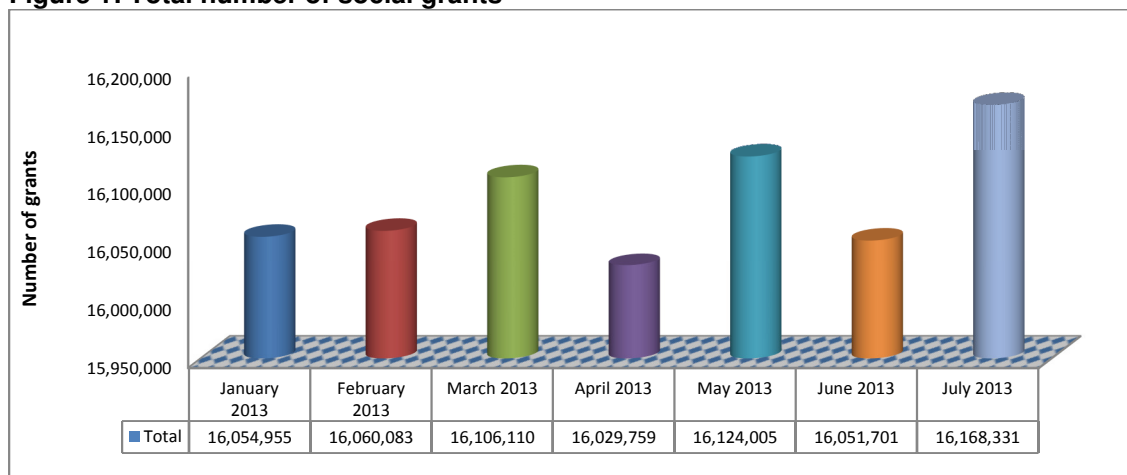

## A statistical summary of social grants in South Africa

The fact sheet provides a statistical summary of social grants in the 9 regions (provinces) of South Africa which are: Eastern Cape (EC), Free State (FS), Gauteng (GP), KwaZulu-Natal (KZN), Limpopo (LP), Mpumalanga (MP), North West (NW), Northern Cape (NC) and Western Cape (WC) as at 31 July 2013. Social grants refer to Old Age grant (OAG), War Veteran’s grant (WVG), Disability grant (DG), Grant in Aid (GIA), Child Support grant (CSG), Foster Child grant (FCG) and Care Dependency grant (CDG).

**Table 1: Total number of social grants by grant type and region as at 31 July 2013**

Region	Grant type							Total
	OAG	WVG	DG	GIA	CDG	FCG	CSG	
EC	513,064	69	184,137	9,925	18,467	122,334	1,845,649	2,693,645
FS	174,238	6	86,867	1,279	6,018	43,875	641,956	954,239
GP	433,836	131	121,068	1,540	15,456	61,426	1,601,382	2,234,839
KZN	595,485	79	299,921	27,676	33,731	141,610	2,735,449	3,833,951
LP	414,406	41	91,687	11,649	12,228	64,243	1,630,697	2,224,951
MP	213,498	21	75,339	2,663	8,393	35,524	1,012,909	1,348,347
NW	220,070	18	84,869	4,315	8,322	44,076	754,854	1,116,524
NC	75,726	16	49,621	4,196	4,500	15,148	279,253	428,460
WC	264,714	150	149,160	8,401	10,654	29,457	870,839	1,333,375
<b>Total</b>	<b>2,905,037</b>	<b>531</b>	<b>1,142,669</b>	<b>71,644</b>	<b>117,769</b>	<b>557,693</b>	<b>11,372,988</b>	<b>16,168,331</b>

Source: SOCPEN system

NB: The total include grant in aid

Table 1 shows the status quo of social grants as at 31 July 2013.

**Figure 1: Total number of social grants**

Source: SOCPEN system

NB: The totals include grant in aid