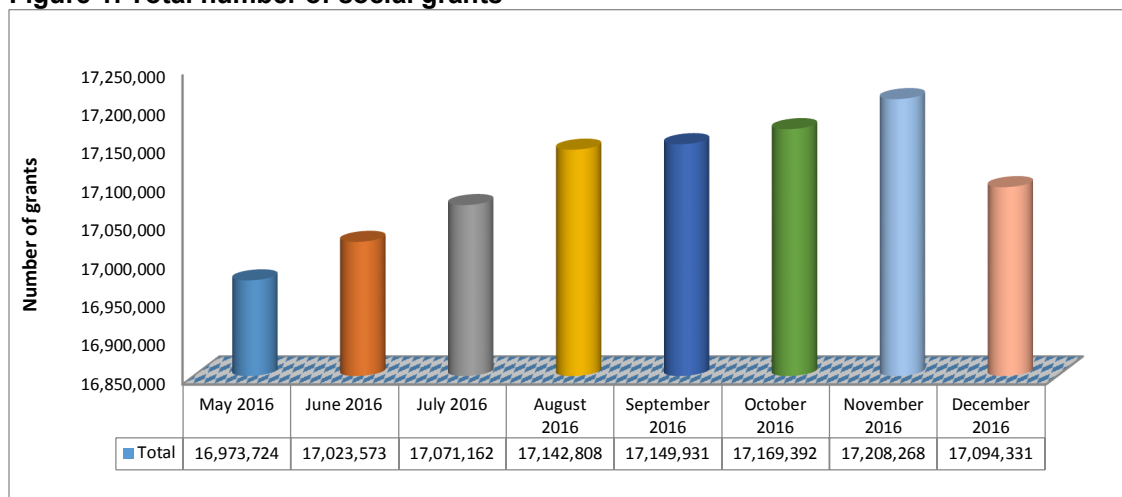

## A statistical summary of social grants in South Africa

The fact sheet provides a statistical summary of social grants in the 9 regions (provinces) of South Africa which are: Eastern Cape (EC), Free State (FS), Gauteng (GP), KwaZulu-Natal (KZN), Limpopo (LP), Mpumalanga (MP), North West (NW), Northern Cape (NC) and Western Cape (WC) as at 31 December 2016. Social grants refer to Old Age grant (OAG), War Veteran grant (WVG), Disability grant (DG), Grant in Aid (GIA), Child Support grant (CSG), Foster Child grant (FCG) and Care Dependency grant (CDG).

**Table 1: Total number of social grants by grant type and region as at 31 December 2016**

Region	Grant type							Total
	OAG	WVG	DG	GIA	CDG	FCG	CSG	
EC	544,664	32	181,834	20,229	22,408	90,089	1,872,018	<b>2,731,274</b>
FS	191,892	1	75,536	3,728	7,798	29,193	673,495	<b>981,643</b>
GP	539,063	57	113,492	5,180	18,312	47,407	1,763,603	<b>2,487,114</b>
KZN	657,585	25	247,866	51,415	40,176	89,336	2,798,993	<b>3,885,396</b>
LP	448,222	8	95,700	35,210	14,878	41,926	1,768,590	<b>2,404,534</b>
MP	238,719	5	77,091	9,344	10,895	28,533	1,062,534	<b>1,427,121</b>
NC	83,156	5	52,337	8,315	5,977	11,962	301,831	<b>463,583</b>
NW	245,353	3	78,828	9,188	10,042	30,982	825,724	<b>1,200,120</b>
WC	319,608	54	156,812	15,684	14,218	29,346	977,824	<b>1,513,546</b>
<b>Total</b>	<b>3,268,262</b>	<b>190</b>	<b>1,079,496</b>	<b>158,293</b>	<b>144,704</b>	<b>398,774</b>	<b>12,044,612</b>	<b>17,094,331</b>

Source: SOCPEN system

NB: The total include grant in aid

Table 1 shows the status quo of social grants as at 31 December 2016.

**Figure 1: Total number of social grants**

Source: SOCPEN system

NB: The totals include grant in aid