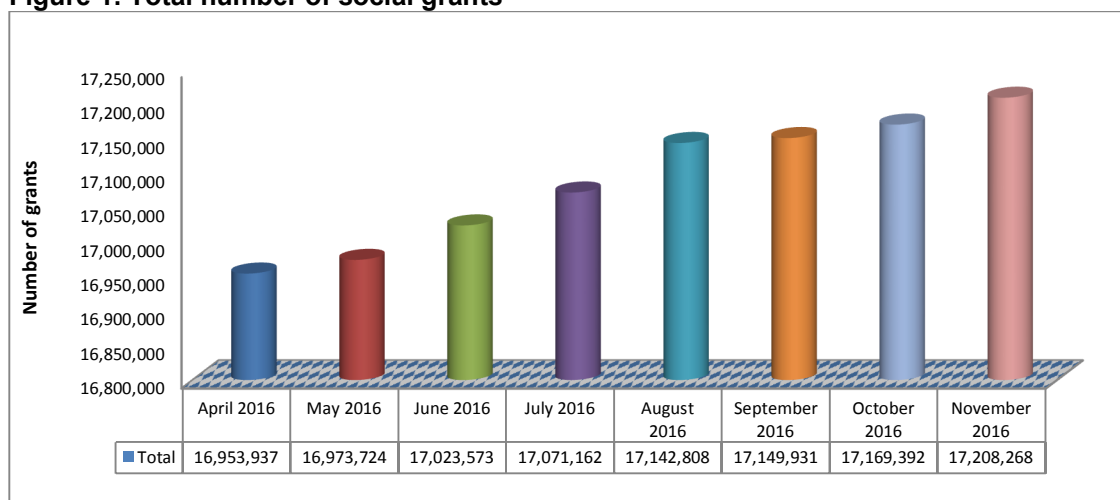

## A statistical summary of social grants in South Africa

The fact sheet provides a statistical summary of social grants in the 9 regions (provinces) of South Africa which are: Eastern Cape (EC), Free State (FS), Gauteng (GP), KwaZulu-Natal (KZN), Limpopo (LP), Mpumalanga (MP), North West (NW), Northern Cape (NC) and Western Cape (WC) as at 30 November 2016. Social grants refer to Old Age grant (OAG), War Veteran grant (WVG), Disability grant (DG), Grant in Aid (GIA), Child Support grant (CSG), Foster Child grant (FCG) and Care Dependency grant (CDG).

**Table 1: Total number of social grants by grant type and region as at 30 November 2016**

Region	Grant type							Total
	OAG	WVG	DG	GIA	CDG	FCG	CSG	
EC	544,960	32	182,367	20,231	22,272	116,187	1,871,569	<b>2,757,618</b>
FS	191,885	1	75,769	3,652	7,723	39,121	672,925	<b>991,076</b>
GP	537,912	58	115,466	5,149	18,253	58,956	1,761,798	<b>2,497,592</b>
KZN	657,525	27	249,864	51,330	40,050	116,024	2,804,231	<b>3,919,051</b>
LP	448,316	8	96,477	34,970	14,778	56,932	1,765,183	<b>2,416,664</b>
MP	238,706	7	77,658	9,198	10,807	37,173	1,061,970	<b>1,435,519</b>
NC	83,160	5	52,789	8,265	5,937	14,879	301,588	<b>466,623</b>
NW	245,333	3	79,836	9,164	9,996	39,811	824,637	<b>1,208,780</b>
WC	319,072	55	157,261	15,606	14,063	32,722	976,566	<b>1,515,345</b>
<b>Total</b>	<b>3,266,869</b>	<b>196</b>	<b>1,087,487</b>	<b>157,565</b>	<b>143,879</b>	<b>511,805</b>	<b>12,040,467</b>	<b>17,208,268</b>

Source: SOCPEN system

NB: The total include grant in aid

Table 1 shows the status quo of social grants as at 30 November 2016.

**Figure 1: Total number of social grants**

Source: SOCPEN system

NB: The totals include grant in aid