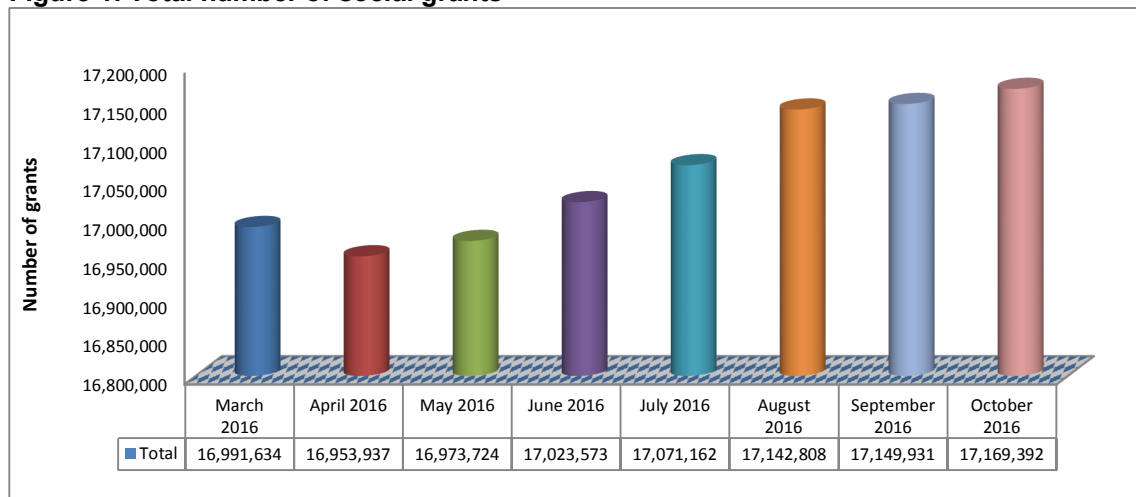

## A statistical summary of social grants in South Africa

The fact sheet provides a statistical summary of social grants in the 9 regions (provinces) of South Africa which are: Eastern Cape (EC), Free State (FS), Gauteng (GP), KwaZulu-Natal (KZN), Limpopo (LP), Mpumalanga (MP), North West (NW), Northern Cape (NC) and Western Cape (WC) as at 31 October 2016. Social grants refer to Old Age grant (OAG), War Veteran grant (WVG), Disability grant (DG), Grant in Aid (GIA), Child Support grant (CSG), Foster Child grant (FCG) and Care Dependency grant (CDG).

**Table 1: Total number of social grants by grant type and region as at 31 October 2016**

Region	Grant type							Total
	OAG	WVG	DG	GIA	CDG	FCG	CSG	
EC	543,706	33	181,666	19,983	22,338	115,490	1,868,678	2,751,894
FS	191,151	1	74,829	3,436	7,697	38,969	672,143	988,226
GP	534,522	59	113,890	4,971	18,284	58,445	1,757,590	2,487,761
KZN	655,770	28	248,653	50,735	40,153	115,151	2,810,240	3,920,730
LP	447,668	8	95,586	34,202	14,750	56,587	1,758,927	2,407,728
MP	237,804	8	77,443	8,826	10,806	36,917	1,059,965	1,431,769
NC	82,928	5	52,036	8,104	5,947	14,807	301,759	465,586
NW	244,583	3	79,832	9,066	9,996	39,407	823,514	1,206,401
WC	317,282	57	155,744	15,291	14,015	32,403	974,505	1,509,297
<b>Total</b>	<b>3,255,414</b>	<b>202</b>	<b>1,079,679</b>	<b>154,614</b>	<b>143,986</b>	<b>508,176</b>	<b>12,027,321</b>	<b>17,169,392</b>

Source: SOCPEN system

NB: The total include grant in aid

Table 1 shows the status quo of social grants as at 31 October 2016.

**Figure 1: Total number of social grants**

Source: SOCPEN system

NB: The totals include grant in aid