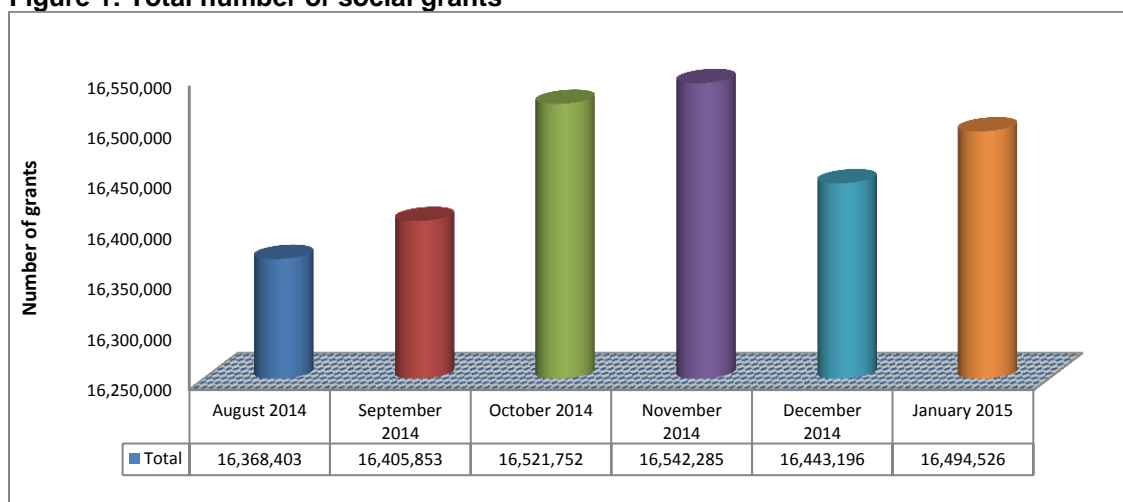

## A statistical summary of social grants in South Africa

The fact sheet provides a statistical summary of social grants in the 9 regions (provinces) of South Africa which are: Eastern Cape (EC), Free State (FS), Gauteng (GP), KwaZulu-Natal (KZN), Limpopo (LP), Mpumalanga (MP), North West (NW), Northern Cape (NC) and Western Cape (WC) as at 31 January 2015. Social grants refer to Old Age grant (OAG), War Veteran’s grant (WVG), Disability grant (DG), Grant in Aid (GIA), Child Support grant (CSG), Foster Child grant (FCG) and Care Dependency grant (CDG).

**Table 1: Total number of social grants by grant type and region as at 31 January 2015**

Region	Grant type							Total
	OAG	WVG	DG	GIA	CDG	FCG	CSG	
EC	526,261	53	182,663	15,939	19,097	106,473	1,845,098	<b>2,695,584</b>
FS	181,061	6	76,245	1,973	6,363	34,646	651,302	<b>951,596</b>
GP	476,115	89	109,214	2,827	16,018	50,737	1,639,324	<b>2,294,324</b>
KZN	628,448	41	288,945	37,564	36,423	113,767	2,758,893	<b>3,864,081</b>
LP	428,455	22	93,167	19,408	13,131	51,278	1,688,800	<b>2,294,261</b>
MP	224,674	16	78,242	4,849	9,433	32,307	1,026,929	<b>1,376,450</b>
NC	78,622	10	49,587	6,414	4,760	12,961	288,158	<b>440,512</b>
NW	231,696	12	85,503	6,989	8,903	35,126	790,978	<b>1,159,207</b>
WC	289,103	96	155,284	11,574	11,866	28,087	922,501	<b>1,418,511</b>
<b>Total</b>	<b>3,064,435</b>	<b>345</b>	<b>1,118,850</b>	<b>107,537</b>	<b>125,994</b>	<b>465,382</b>	<b>11,611,983</b>	<b>16,494,526</b>

Source: SOCPEN system

NB: The total include grant in aid

Table 1 shows the status quo of social grants as at 31 January 2015.

**Figure 1: Total number of social grants**

Source: SOCPEN system

NB: The totals include grant in aid