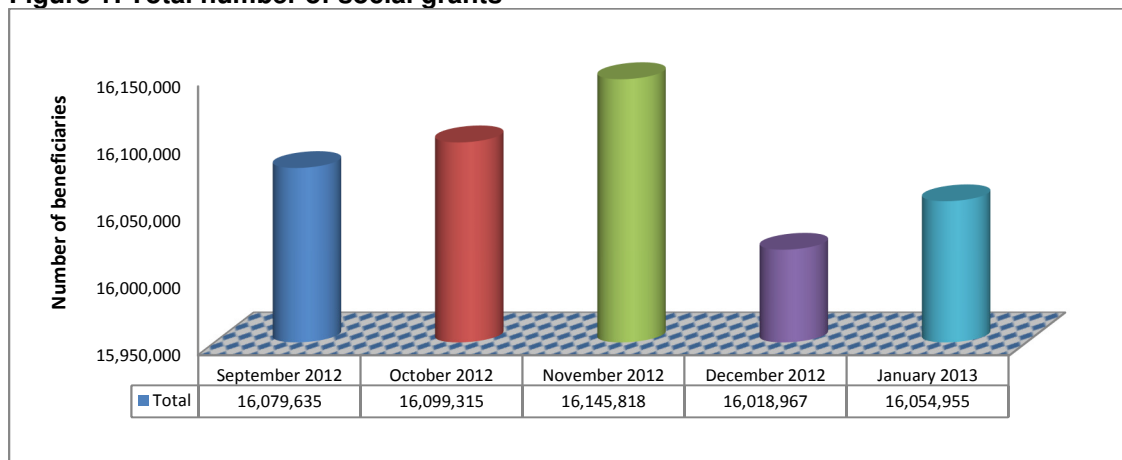

## A statistical summary of social grants in South Africa

The fact sheet provides a statistical summary of social grants in the 9 regions (provinces) of South Africa which are: Eastern Cape (EC), Free State (FS), Gauteng (GP), KwaZulu-Natal (KZN), Limpopo (LP), Mpumalanga (MP), North West (NW), Northern Cape (NC) and Western Cape (WC) as at 31 January 2013. Social grants refer to Old Age grant (OAG), War Veteran’s grant (WVG), Disability grant (DG), Grant in Aid (GIA), Child Support grant (CSG), Foster Child grant (FCG) and Care Dependency grant (CDG).

**Table 1: Total number of social grants by grant type and region as at 31 January 2013**

Region	Grant type							Total
	OAG	WVG	DG	GIA	CDG	FCG	CSG	
EC	505,423	76	185,328	9,063	18,440	111,387	1,850,667	<b>2,680,384</b>
FS	170,256	8	87,158	1,151	5,816	38,697	634,092	<b>937,178</b>
GP	418,859	149	123,242	1,565	15,664	56,970	1,567,206	<b>2,183,655</b>
KZN	587,704	86	315,387	28,871	36,058	133,249	2,767,011	<b>3,868,366</b>
LP	392,450	49	88,269	10,735	11,718	54,684	1,580,671	<b>2,138,576</b>
MP	225,577	28	81,199	2,761	8,549	33,956	1,051,418	<b>1,403,488</b>
NW	215,742	18	86,465	3,987	8,326	40,503	749,821	<b>1,104,862</b>
NC	74,276	17	48,681	4,166	4,437	13,480	275,538	<b>420,595</b>
WC	258,759	163	153,115	9,451	10,727	27,853	857,783	<b>1,317,851</b>
<b>Total</b>	<b>2,849,046</b>	<b>594</b>	<b>1,168,844</b>	<b>71,750</b>	<b>119,735</b>	<b>510,779</b>	<b>11,334,207</b>	<b>16,054,955</b>

Source: SOCPEN system

NB: The total include grant in aid

Table 1 shows the status quo of social grants as at 31 January 2013.

**Figure 1: Total number of social grants**

Source: SOCPEN system

NB: The totals include grant in aid