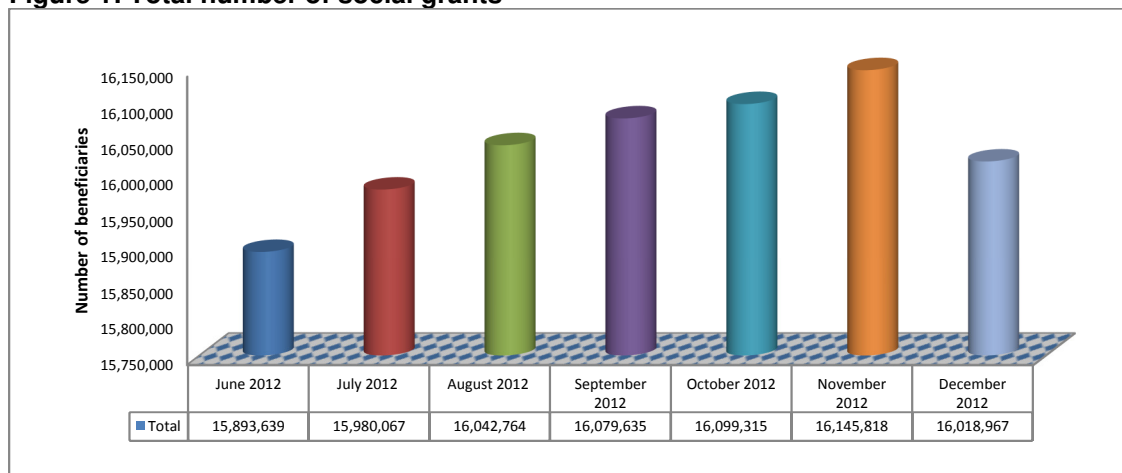

## A statistical summary of social grants in South Africa

The fact sheet provides a statistical summary of social grants in the 9 regions (provinces) of South Africa which are: Eastern Cape (EC), Free State (FS), Gauteng (GP), KwaZulu-Natal (KZN), Limpopo (LP), Mpumalanga (MP), North West (NW), Northern Cape (NC) and Western Cape (WC) as at 31 December 2012. Social grants refer to Old Age grant (OAG), War Veteran’s grant (WVG), Disability grant (DG), Grant in Aid (GIA), Child Support grant (CSG), Foster Child grant (FCG) and Care Dependency grant (CDG).

**Table 1: Total number of social grants by grant type and region as at 31 December 2012**

Region	Grant type							Total
	OAG	WVG	DG	GIA	CDG	FCG	CSG	
EC	503,810	78	185,913	9,064	18,359	109,034	1,852,147	<b>2,678,405</b>
FS	169,336	9	88,040	1,132	5,765	38,050	631,210	<b>933,542</b>
GP	416,222	151	123,915	1,548	15,615	56,736	1,559,585	<b>2,173,772</b>
KZN	585,986	88	319,171	28,897	35,913	132,916	2,766,951	<b>3,869,922</b>
LP	391,019	49	88,859	10,629	11,657	53,686	1,570,065	<b>2,125,964</b>
MP	224,968	28	82,200	2,749	8,517	33,598	1,049,136	<b>1,401,196</b>
NW	215,140	18	87,216	3,970	8,291	39,727	746,299	<b>1,100,661</b>
NC	74,023	18	49,795	4,203	4,445	13,408	274,073	<b>419,965</b>
WC	258,117	167	154,954	9,437	10,654	27,738	854,473	<b>1,315,540</b>
<b>Total</b>	<b>2,838,621</b>	<b>606</b>	<b>1,180,063</b>	<b>71,629</b>	<b>119,216</b>	<b>504,893</b>	<b>11,303,939</b>	<b>16,018,967</b>

Source: SOCPEN system

NB: The total include grant in aid

Table 1 shows the status quo of social grants as at 31 December 2012.

**Figure 1: Total number of social grants**

Source: SOCPEN system

NB: The totals include grant in aid