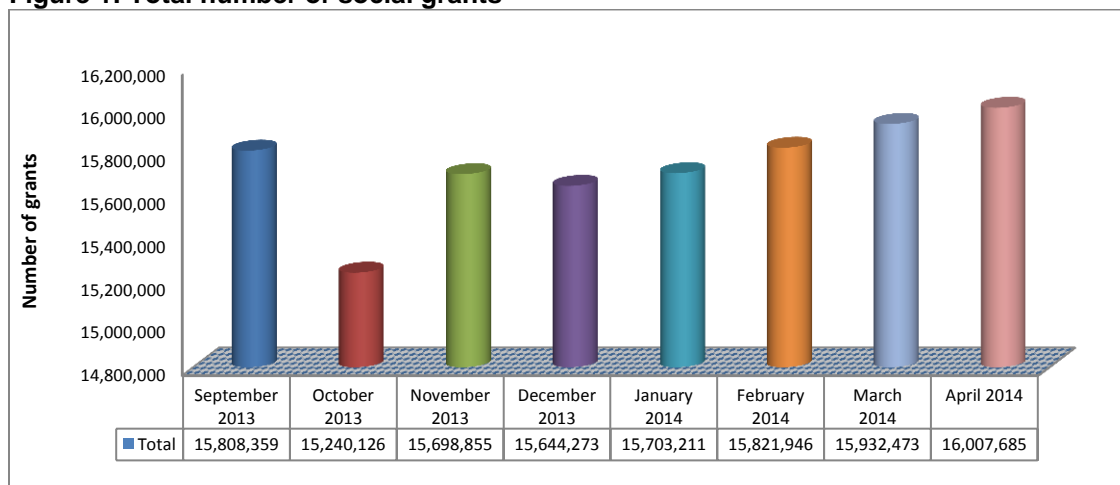

## A statistical summary of social grants in South Africa

The fact sheet provides a statistical summary of social grants in the 9 regions (provinces) of South Africa which are: Eastern Cape (EC), Free State (FS), Gauteng (GP), KwaZulu-Natal (KZN), Limpopo (LP), Mpumalanga (MP), North West (NW), Northern Cape (NC) and Western Cape (WC) as at 30 April 2014. Social grants refer to Old Age grant (OAG), War Veteran’s grant (WVG), Disability grant (DG), Grant in Aid (GIA), Child Support grant (CSG), Foster Child grant (FCG) and Care Dependency grant (CDG).

**Table 1: Total number of social grants by grant type and region as at 30 April 2014**

Region	Grant type							Total
	OAG	WVG	DG	GIA	CDG	FCG	CSG	
EC	517,299	60	180,077	12,560	18,288	117,786	1,785,307	<b>2,631,377</b>
FS	177,291	6	79,189	1,560	6,139	40,176	632,792	<b>937,153</b>
GP	451,842	107	112,449	2,221	15,487	56,118	1,558,485	<b>2,196,709</b>
KZN	613,227	55	294,322	31,018	35,492	127,977	2,676,278	<b>3,778,369</b>
LP	421,676	29	91,192	13,305	12,587	59,726	1,633,800	<b>2,232,315</b>
MP	217,584	17	76,991	3,686	8,870	34,911	989,592	<b>1,331,651</b>
NC	77,231	12	48,109	5,059	4,652	14,591	277,323	<b>426,977</b>
NW	225,290	16	85,748	5,308	8,563	41,491	758,368	<b>1,124,784</b>
WC	275,743	118	148,666	10,160	11,158	29,089	873,416	<b>1,348,350</b>
<b>Total</b>	<b>2,977,183</b>	<b>420</b>	<b>1,116,743</b>	<b>84,877</b>	<b>121,236</b>	<b>521,865</b>	<b>11,185,361</b>	<b>16,007,685</b>

Source: SOCPEN system

NB: The total include grant in aid

Table 1 shows the status quo of social grants as at 30 April 2014.

**Figure 1: Total number of social grants**

Source: SOCPEN system

NB: The totals include grant in aid